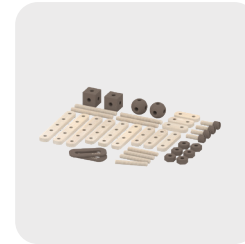

Construction Set
88-15106-160